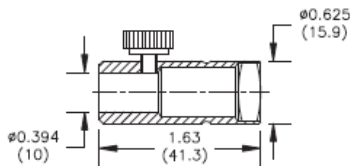

A08080 Spot Lens