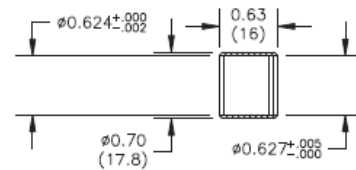

A08931
Color Filter Adapter

A08080 Spot Lens

A08084 Spot Lens

A08086

Dimensions in () are in mm

Input Lens Diffuser

A08087

Input Opal Diffuser

A08082 Small Spot Lens

A08090 Polarizing Cap

Part No.	First Spot Location	First Spot Diameter	Second Spot Location	Second Spot Diameter
A08080	40 mm	45 mm	80 mm	90 mm
A08082	40 mm	30 mm	80 mm	60 mm
A08084	40 mm	30 mm	80 mm	60 mm