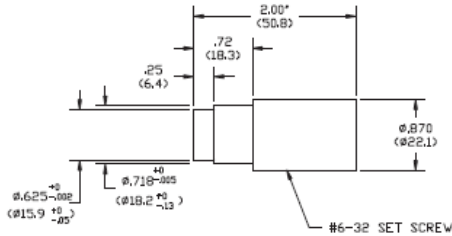

A08931
Color Filter Adapter