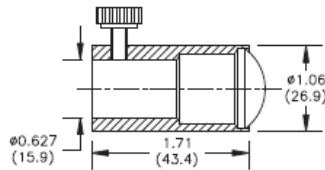

A08084 Spot Lens

A08086

Dimensions in ( ) are in mm