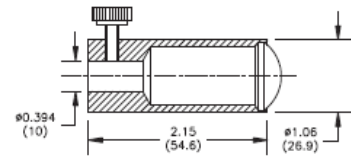

A08931
Color Filter Adapter

A08080 Spot Lens

A08084 Spot Lens

A08086

Dimensions in () are in mm

Input Lens Diffuser

A08087

Input Opal Diffuser

A08082 Small Spot Lens

A08090 Polarizing Cap

Part No.	First Spot Location	First Spot Diameter	Second Spot Location	Second Spot Diameter
A08080	40 mm	45 mm	80 mm	90 mm
A08082	40 mm	30 mm	80 mm	60 mm
A08084	40 mm	30 mm	80 mm	60 mm