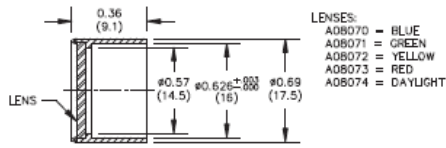

Spot lens models, A08080, A08084, A08082

Spot Lenses

- Used on distal ends of goosenecks and bundles to focus the light

Polarizing cap, A08090, for spot lens, A08080

A08070 - A08074
Dichroic Color Filters