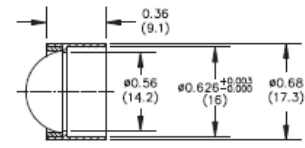

A08931
Color Filter Adapter

A08080 Spot Lens

A08084 Spot Lens

A08086

Dimensions in () are in mm

Input Lens Diffuser

A08087

Input Opal Diffuser

A08082 Small Spot Lens

A08090 Polarizing Cap

Part No.	First Spot Location	First Spot Diameter	Second Spot Location	Second Spot Diameter
A08080	40 mm	45 mm	80 mm	90 mm
A08082	40 mm	30 mm	80 mm	60 mm
A08084	40 mm	30 mm	80 mm	60 mm