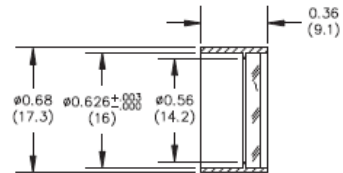

A08931
Color Filter Adapter

A08080 Spot Lens

A08084 Spot Lens

A08086

Dimensions in () are in mm

Input Lens Diffuser

A08087

Input Opal Diffuser

A08082 Small Spot Lens

A08090 Polarizing Cap

Part No.	First Spot Location	First Spot Diameter	Second Spot Location	Second Spot Diameter
A08080	40 mm	45 mm	80 mm	90 mm
A08082	40 mm	30 mm	80 mm	60 mm
A08084	40 mm	30 mm	80 mm	60 mm