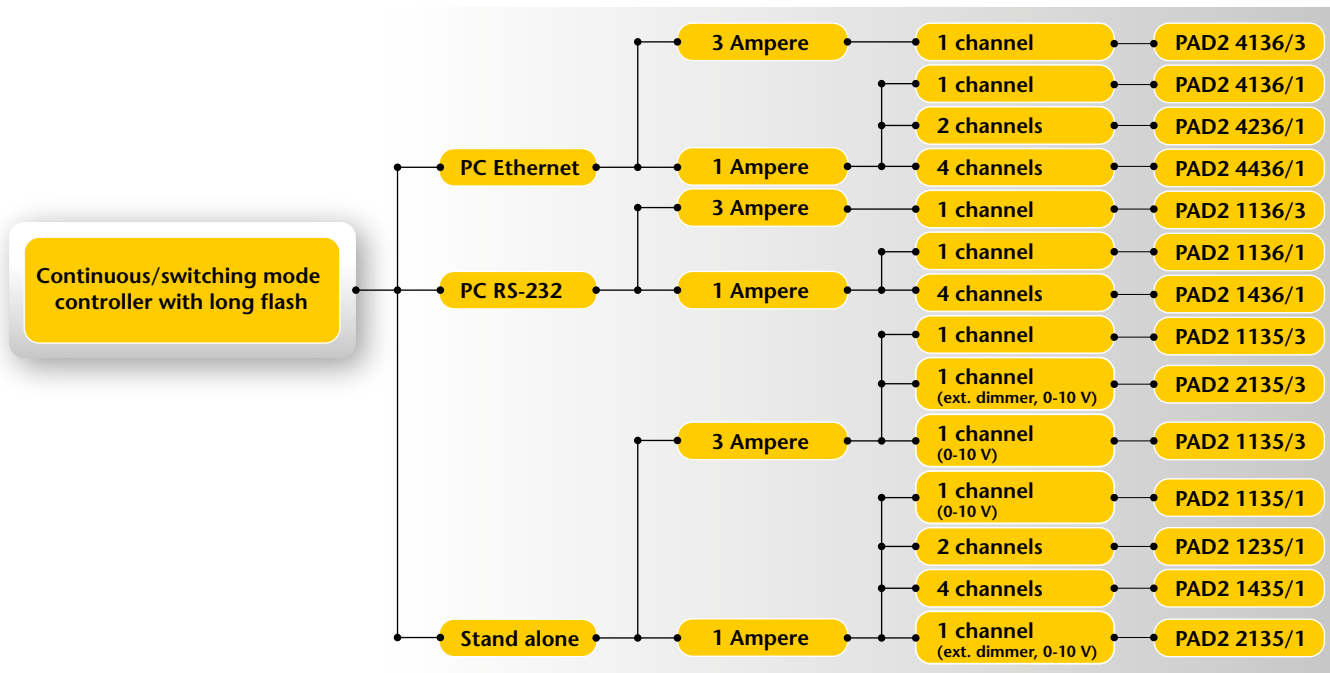

Controller Selection

Continuous/switching Mode

Strobe Mode